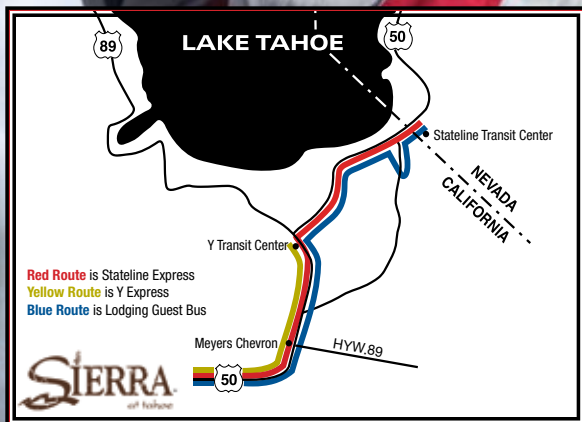

SIERRA™

at tahoe

2009/10 SEASON COMPLIMENTARY SHUTTLE BUS SCHEDULE

SHUTTLE BUS INFORMATION

530.659.7453

24 HOUR SNOWPHONE

530.659.7475

SierraAtTahoe.com